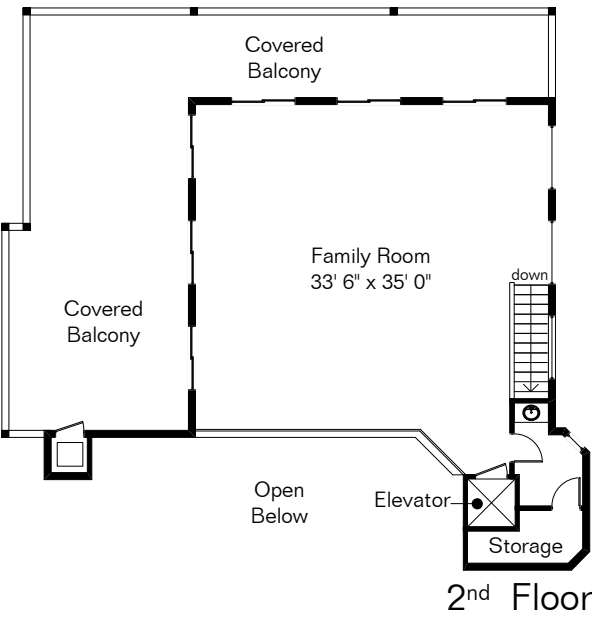

7485 N Cortaro Rd

The square footages and room size information are deemed to be reliable but are not guaranteed and should be independently verified. This drawing is for marketing purposes only.

Main House 1st Floor 2,300 Sq Ft
 Main House 2nd Floor 1,278 Sq Ft
 Guest House 1,276 Sq Ft
Total Living Area 4,854 Sq Ft
 Garages 2,216 Sq Ft

Site Visit July 2021
 0 ft. 6 ft. 10 ft. 20 ft.
 Copyright 2021 Floor Plans First! LLC
 All Rights Reserved.