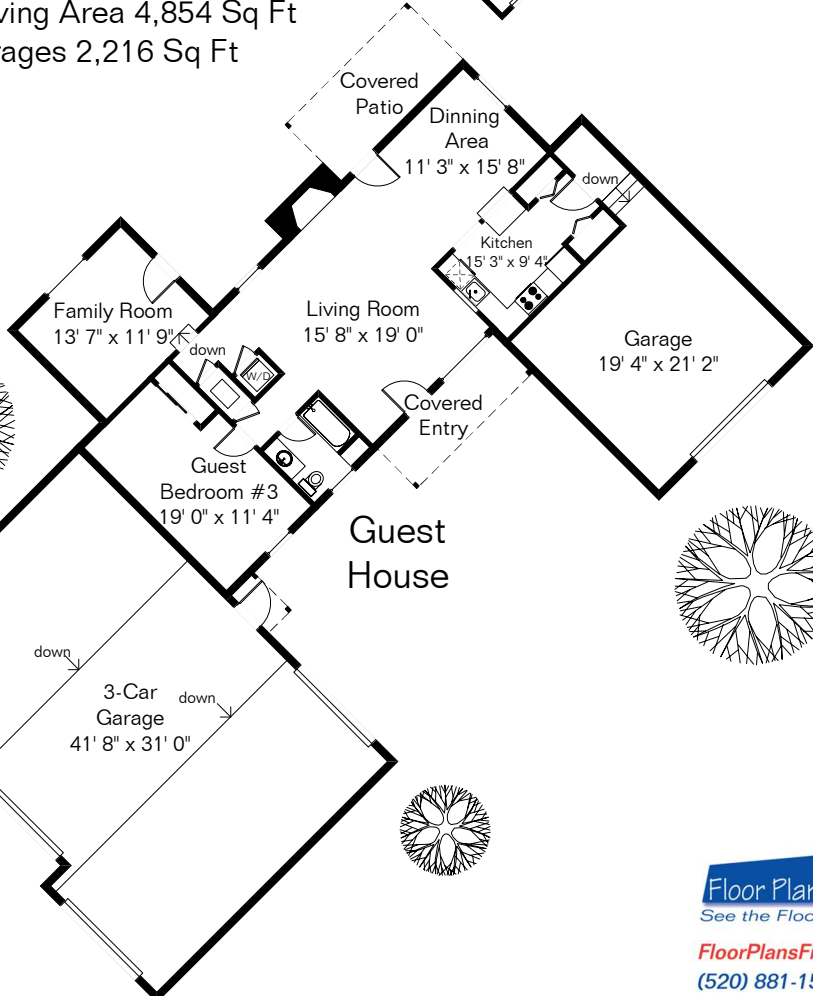

7485 N Cortaro Rd

The square footages and room size information are deemed to be reliable but are not guaranteed and should be independently verified. This drawing is for marketing purposes only.

Main House 1st Floor 2,300 Sq Ft
 Main House 2nd Floor 1,278 Sq Ft
 Guest House 1,276 Sq Ft
Total Living Area 4,854 Sq Ft
 Garages 2,216 Sq Ft

Site Visit July 2021
 0 ft. 6 ft. 10 ft. 20 ft.
 Copyright 2021 Floor Plans First! LLC
 All Rights Reserved.