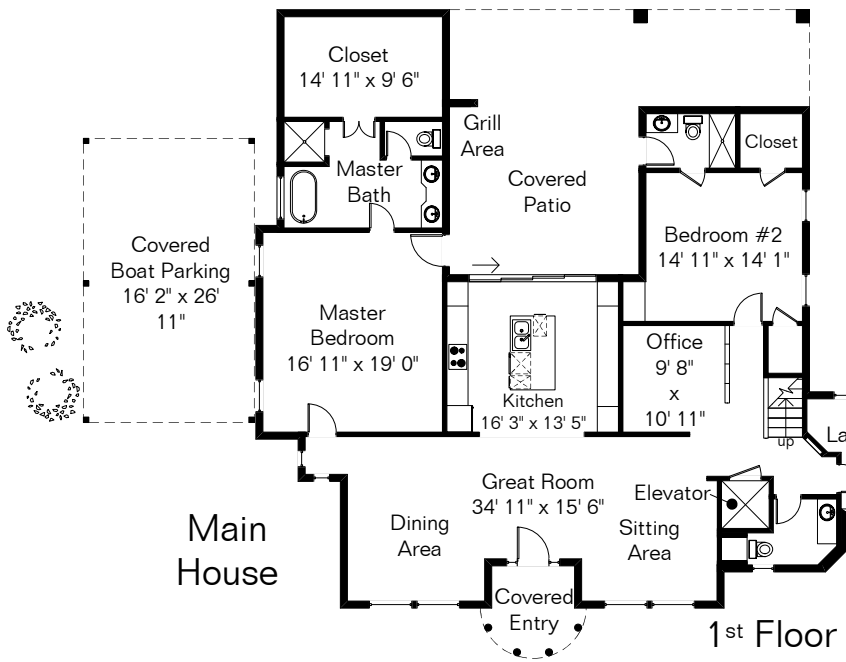

7485 N Cortaro Rd

The square footages and room size information are deemed to be reliable but are not guaranteed and should be independently verified. This drawing is for marketing purposes only.

Main House 1st Floor 2,300 Sq Ft
 Main House 2nd Floor 1,278 Sq Ft
 Guest House 1,276 Sq Ft
Total Living Area 4,854 Sq Ft
 Garages 2,216 Sq Ft

Site Visit July 2021
 0 ft. 6 ft. 10 ft. 20 ft.
 Copyright 2021 Floor Plans First! LLC
 All Rights Reserved.