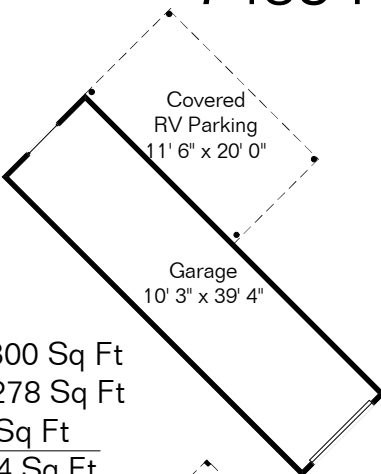

7485 N Cortaro Rd

The square footages and room size information are deemed to be reliable but are not guaranteed and should be independently verified. This drawing is for marketing purposes only.

Main House 1st Floor 2,300 Sq Ft
 Main House 2nd Floor 1,278 Sq Ft
 Guest House 1,276 Sq Ft
Total Living Area 4,854 Sq Ft
 Garages 2,216 Sq Ft

Site Visit July 2021
 0 ft. 6 ft. 10 ft. 20 ft.
 Copyright 2021 Floor Plans First! LLC
 All Rights Reserved.